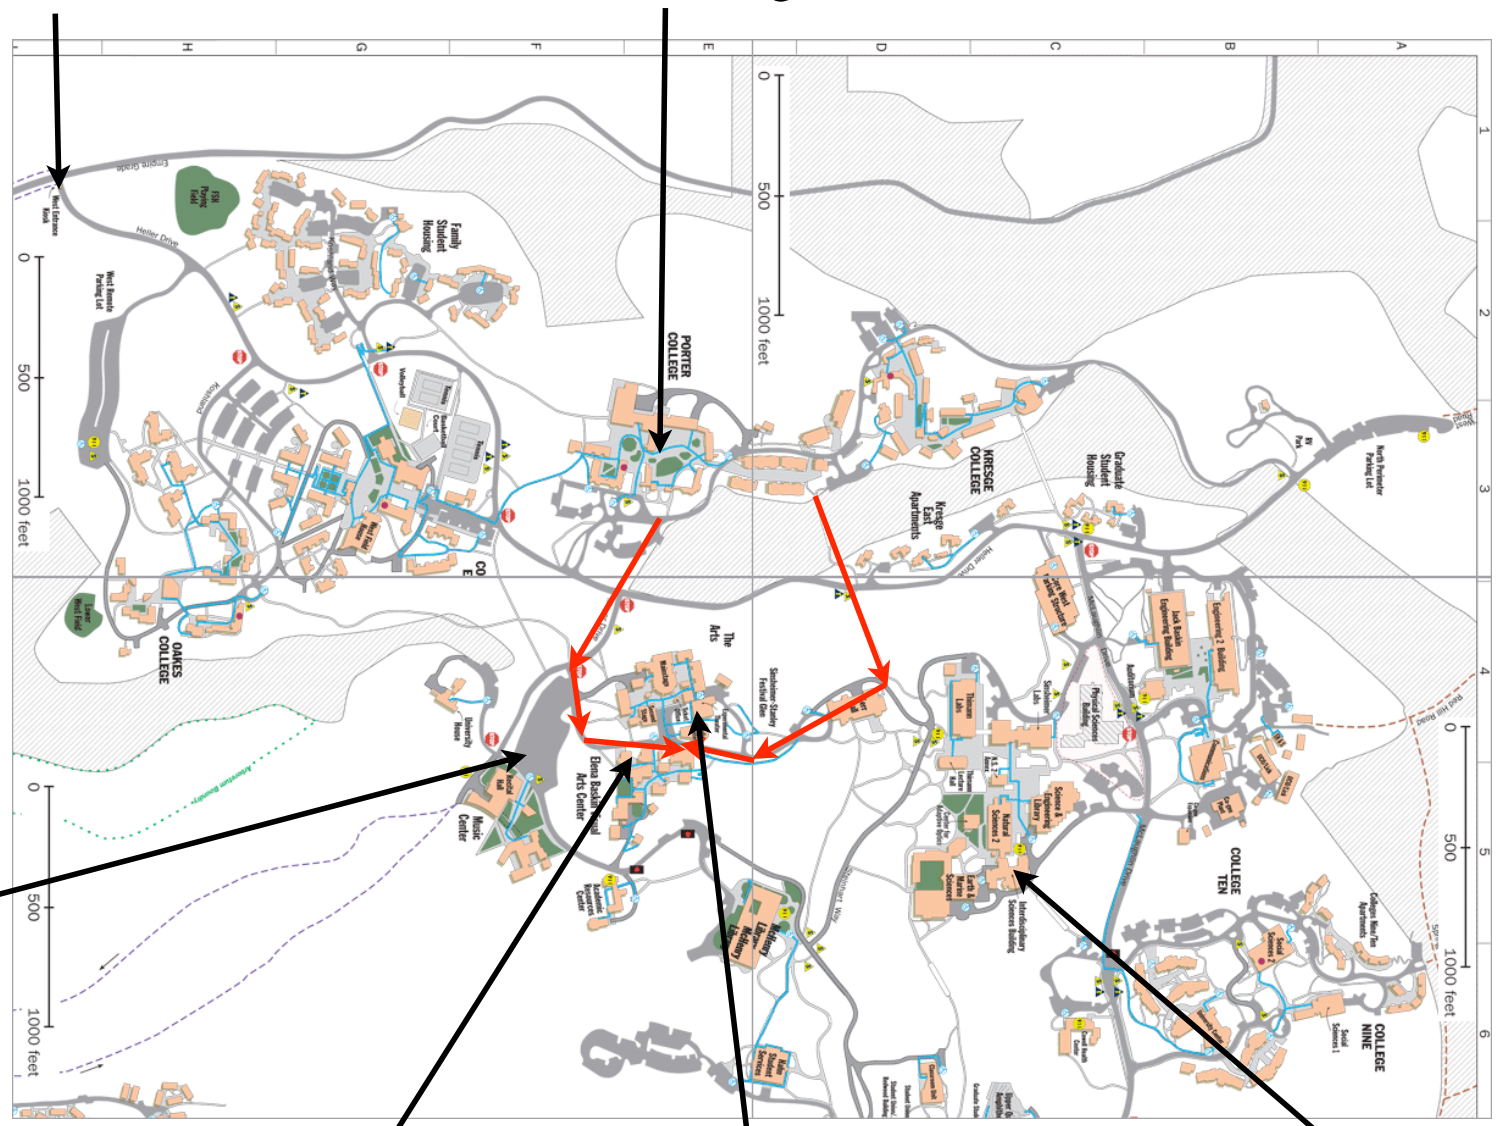

# Meeting Hall

Follow either set of red arrows to M110

West Entrance

Porter College

Parking

Posters

Lecture Hall (M110)

ISB (Astro, Lick)