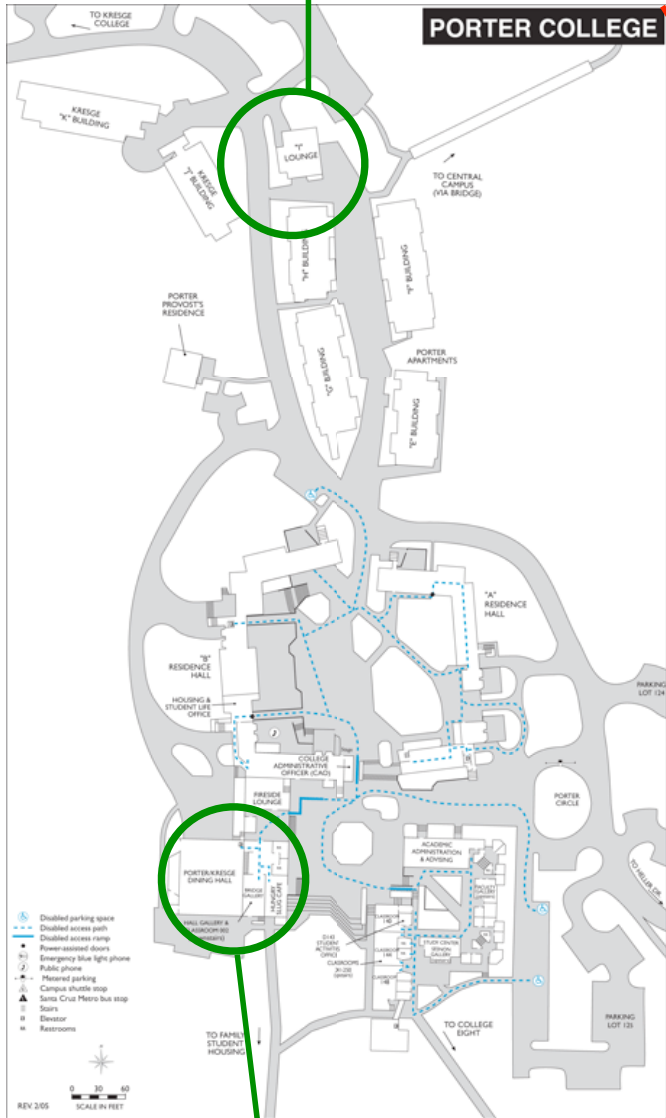

Porter College

Enter at the West entrance and follow the road to Porter College

I Lounge

West entrance

Lecture Hall

Santa Cruz

Dining Hall and Conf Services (Sunday Registration)

Main entrance (High and Bay)